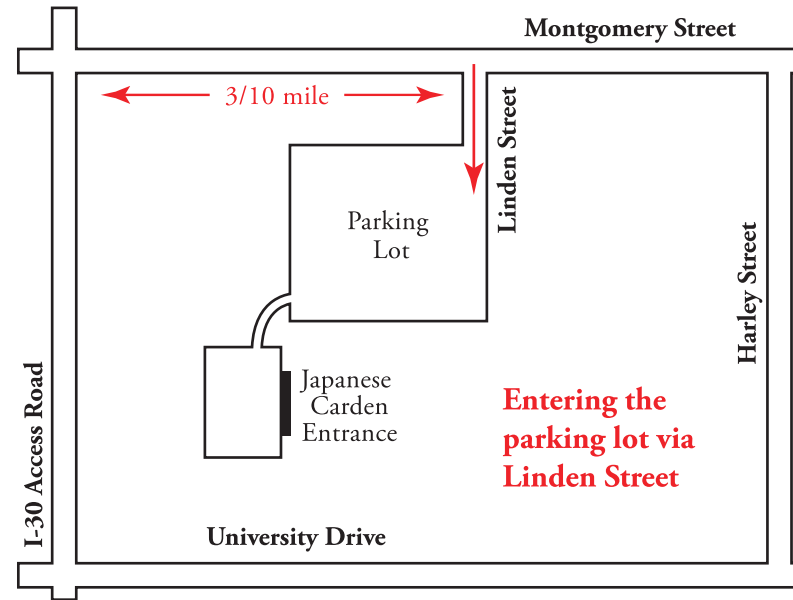

*Help Sustain Fort Worth's
Sanctuary for the Senses*

Join the Fort Worth Botanical Society today!

The Fort Worth Botanical Society:

- provides a non-profit, educational, scientific association of members
- fosters and promotes continuing development and maintenance of the Fort Worth Botanic Garden
- encourages civic plantings and beautification
- creates public interest in the conservation of natural resources

Member benefits

- Free admission to the Japanese Garden and the conservatory for one year.
- Discount at the Treasure Tree Gift Shop.
- Discount on workshops and lectures.
- Invitation to members-only events
- Bimonthly newsletter about the Society and Botanic Garden.
- Reciprocal membership with more than 80 other gardens worldwide.

Levels of membership

Individual.....$40
Couple.....$60 per year
Family.....$75 per year

Please call the Botanical Society
at 817.763.0724 for more information.

Parking

More Great Garden Events

April 18-19	Fort Worth Orchid Society Sale
April 25-26	Flowercade
April 25	Fort Worth Iris Society Show
June 5-July 2	Concerts in the Garden
August 29	Fort Worth Orchid Society Sale
Sept. 11-13	Art in the Garden
Sept. 19	Iris and Daylily Society Sale
Oct. 10	Fall Plant Sale

More information is available at any
Botanic Garden facility, by calling 817.871.7686,
or on our website, www.fwbg.org.