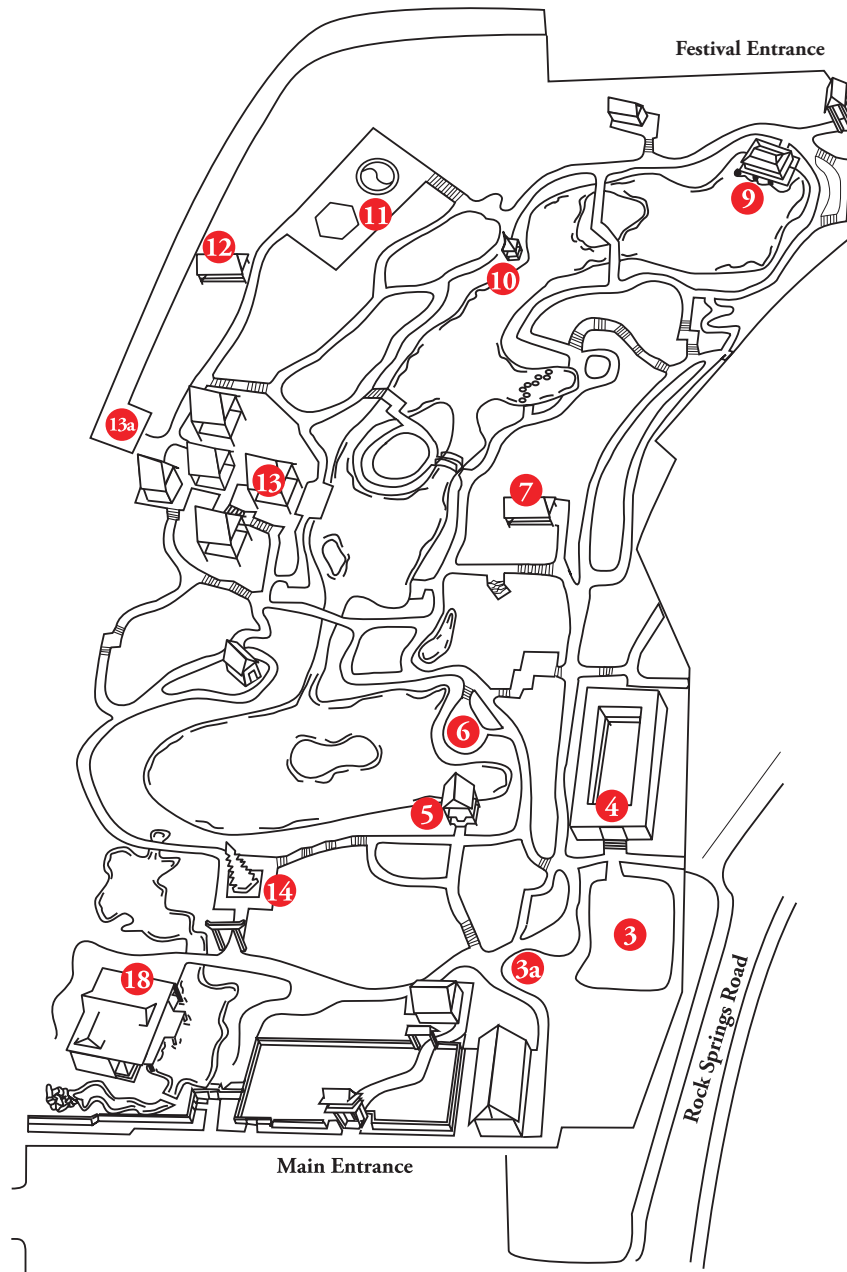

Moon Viewing Deck 11

Saturday

10:00am **Hanbo-Jitsu & Ju-Jitsu**
Ruben Martin
Training Center

11:00am **Dondoko Taiko Drummers**
Asako Cosby.

12:00pm **Busho Kai Martial Arts**
Stephanie and Cynthia Lewis

1:00pm **Sakura Dance Group**
Fort Worth Japanese Society

2:00pm **Genjikai Karate and Tai Chi**
Makio Nashida

3:00pm **Miyagi Ryu Noshō Kai**
Okinawa Dance Group
Mitsuko Renfro

4:00pm **Dondoko Taiko Drummers**
Asako Cosby

Sunday

12:00pm **Busho Kai Martial Arts**
Stephanie and Cynthia Lewis

1:00pm **Dondoko Taiko Drummers**
Asako Cosby

2:00pm **DFW Chanpuru Okinawa Society Dance Group**
Kathleen Chapoy

3:00pm **Genjikai Karate and Tai Chi**
Makio Nashida

4:00pm **Dondoko Taiko Drummers**
Asako Cosby

Gift Shop Lawn 18

Raku Pottery Demonstration & Sale
Logan and Orr Pottery
Saturday & Sunday: All Day

Moriarty Garden—Between 12 & 13

T-Shirts
Fort Worth Botanical Society

Main Entrance

Green Mountain Energy
Saturday & Sunday: All Day

Hill Arbor 7

Pathways & Reiki
P. Bryant Griffith
Saturday & Sunday: All Day

Leahcim Flutes
Michael Anderson
Saturday & Sunday: All Day

Food at the Pavilion

Tasty refreshments By
The Gardens Restaurant
Sushi by Hui Chuan
Tea, lemonade, & fortune Cookies
by the Fort Worth Botanical Society